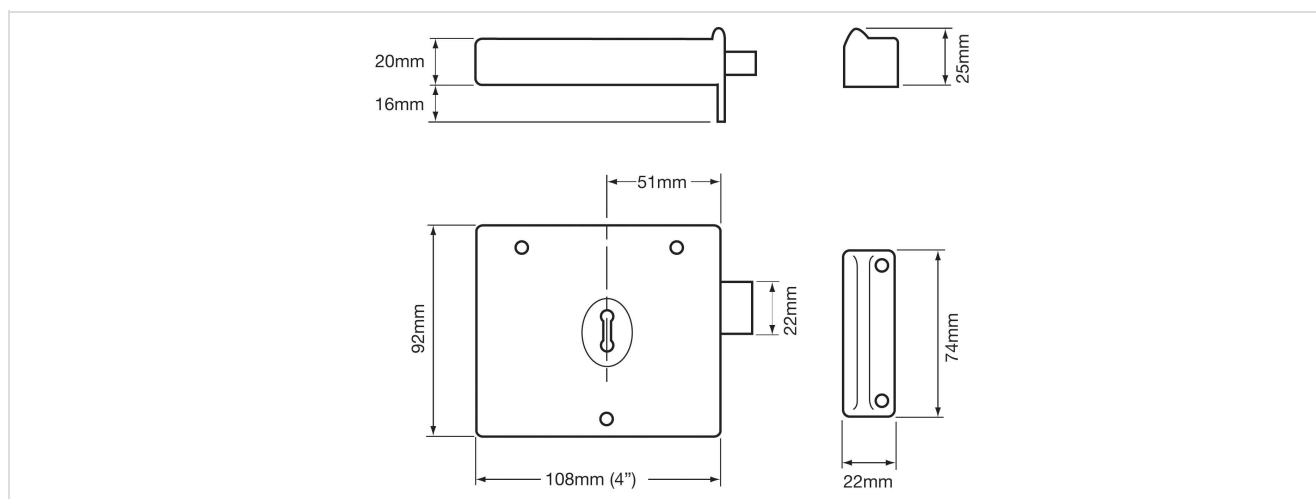

Technical Design:

Variants:

Code	Description
J1116-BJ-4.00	Lever Rim Deadlock